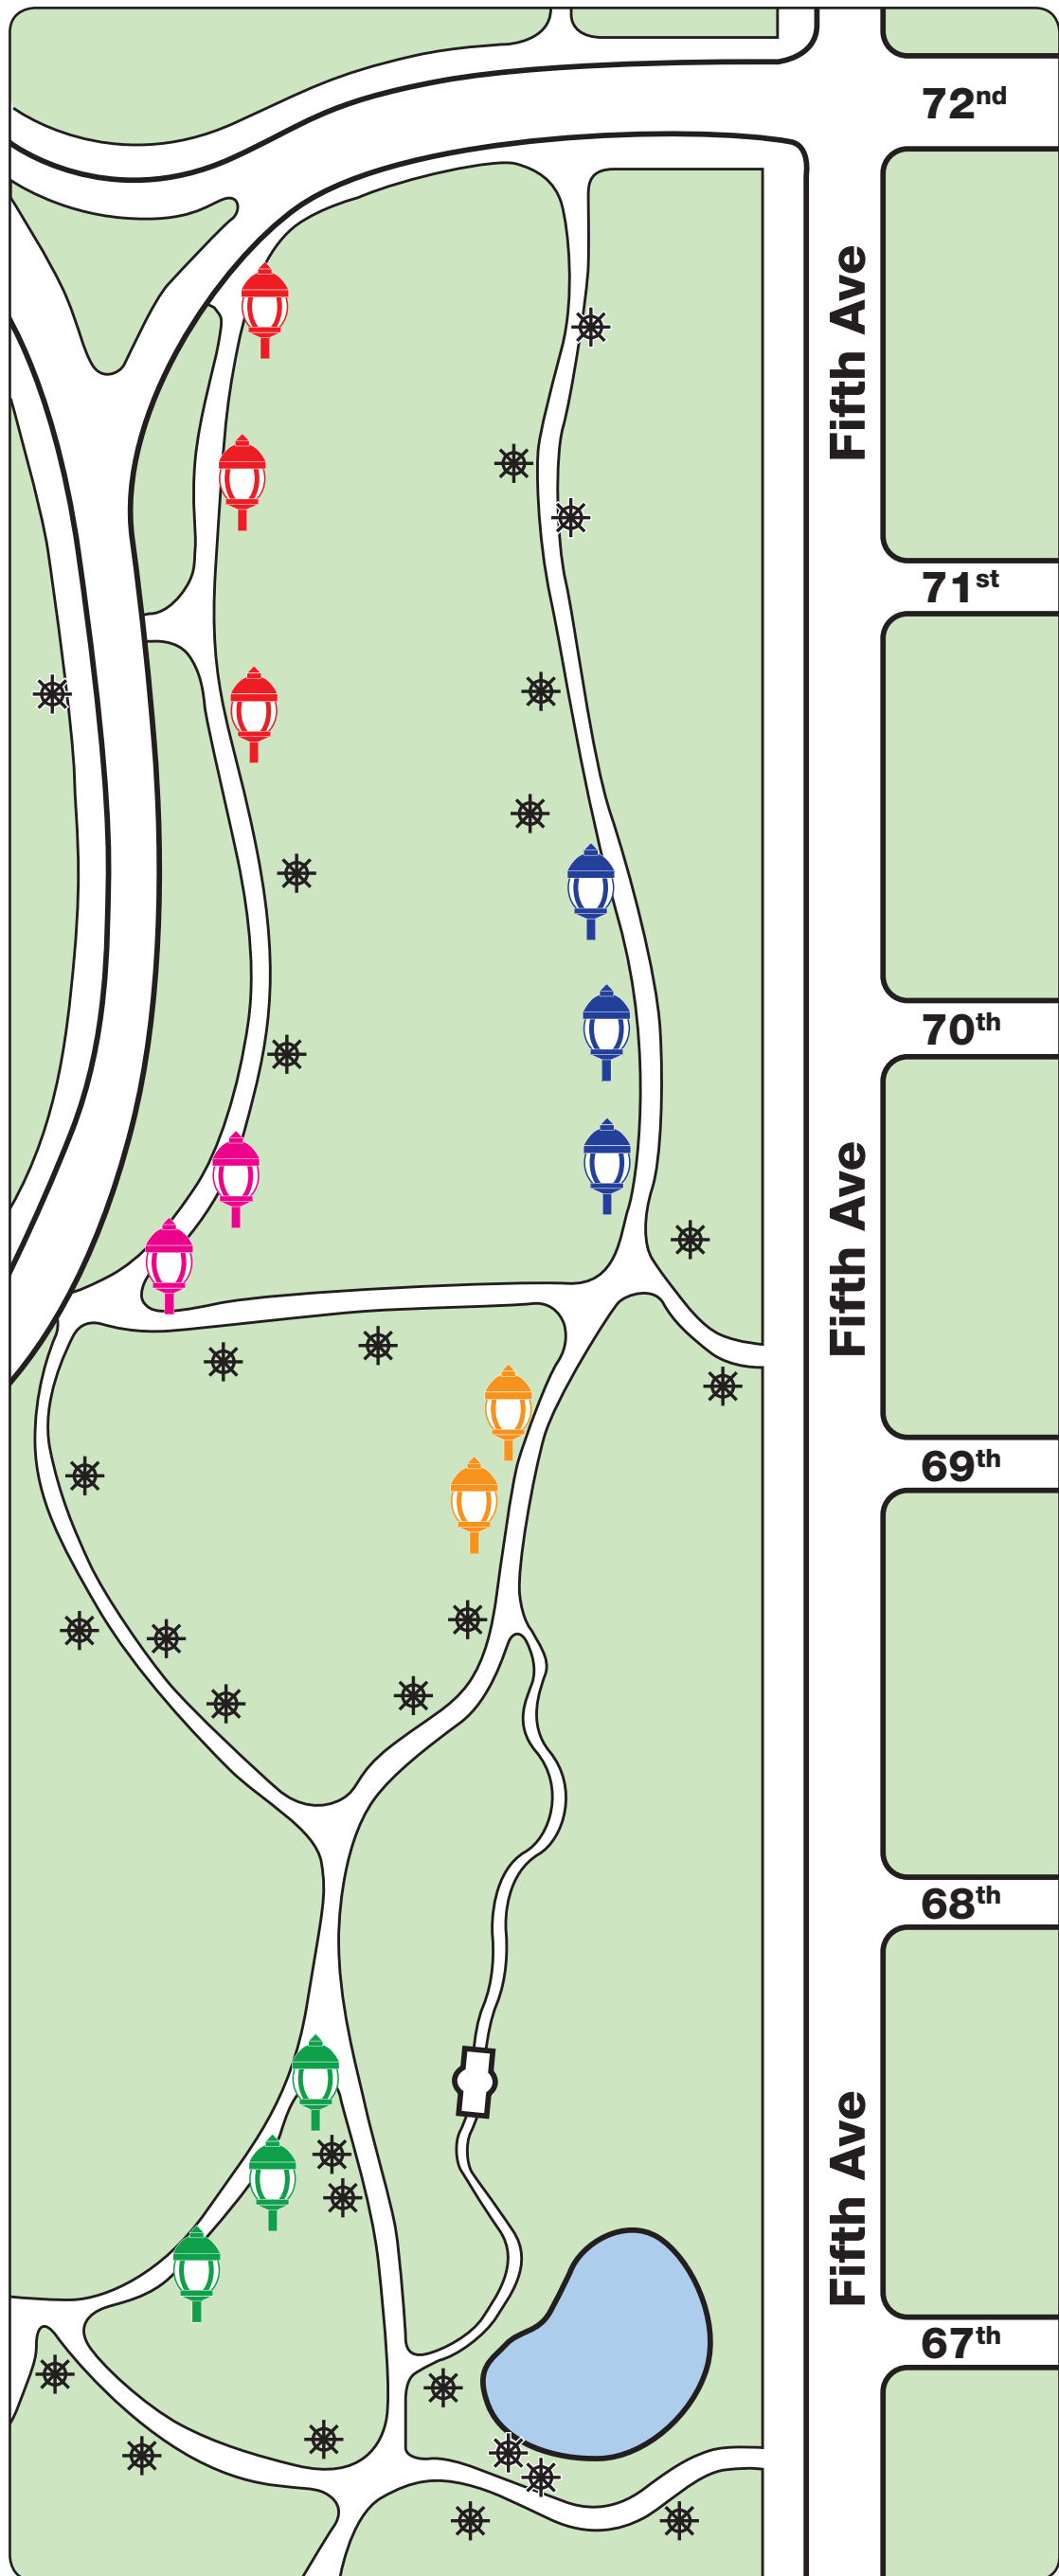

LED Test Locations

Central Park, Manhattan

Legend

Set One

Set Two

Set Three

Set Four

Set Five

Existing Light

Michael R. Bloomberg
Mayor

Janette Sadik-Khan
Commissioner

City of New York
Parks & Recreation

GATEWAY
Demonstrations

centralparknyc.org

THE CLIMATE GROUP